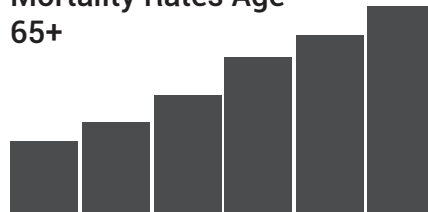

**520k**

People who  
pass away  
each year

**6.2m**

on MPS

**5%**

Of data needs to be  
removed from a database  
each year for age 65+

Mortality Rates Age  
65+

**23.7m**