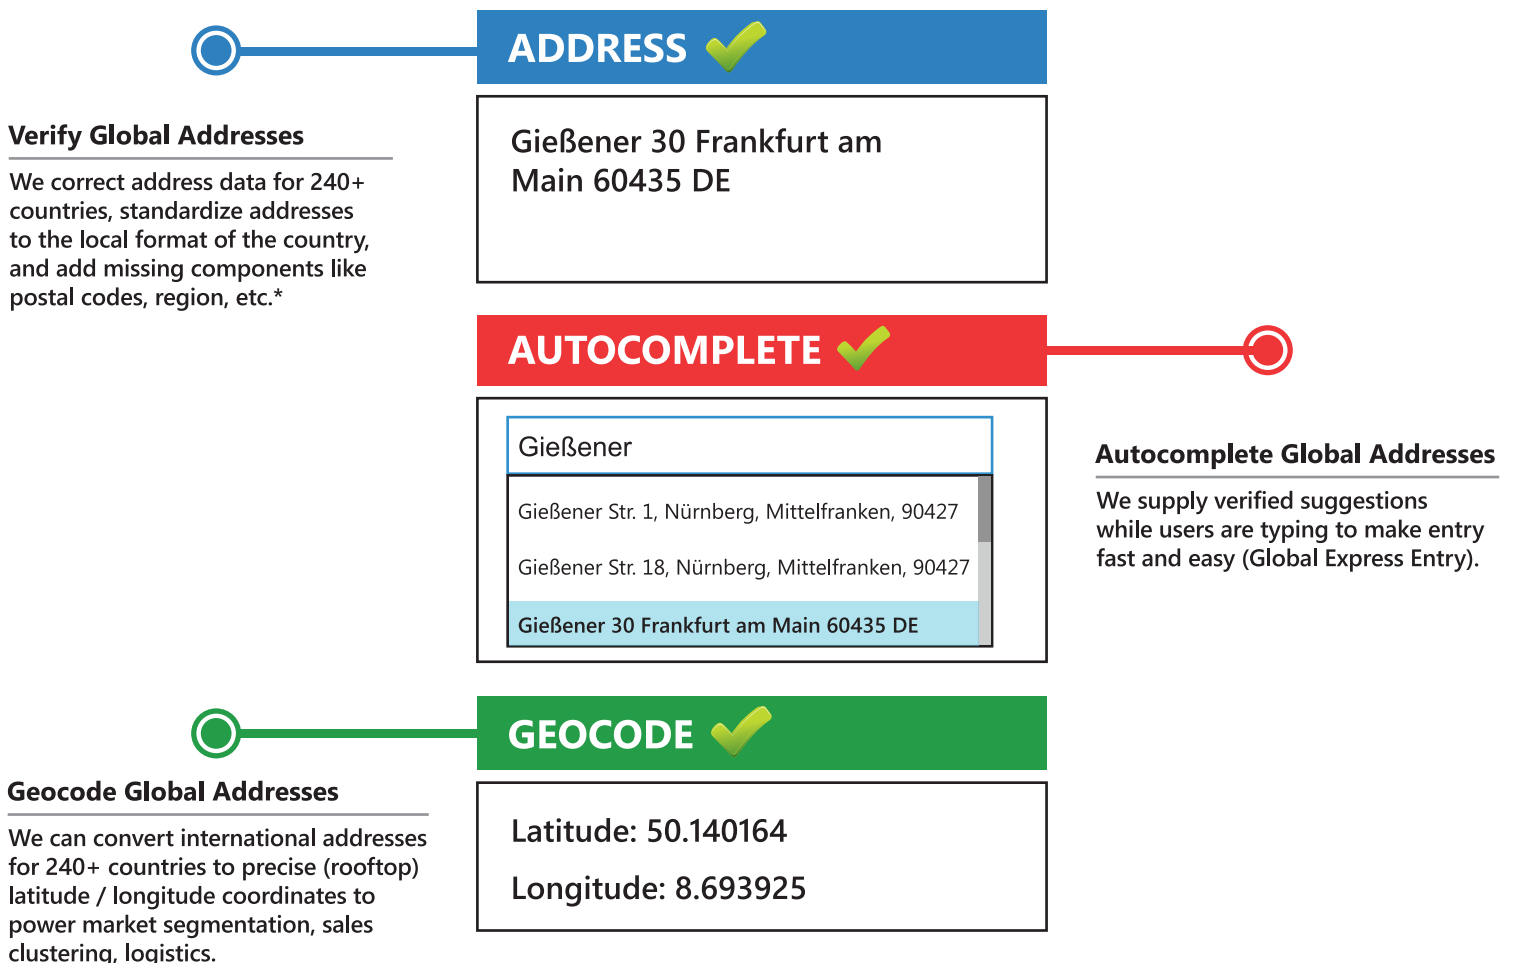

Global Address Verification

From Australia to Zimbabwe – Instantly Validate Addresses for 240+ Countries

20% of the addresses entered into systems contain errors: spelling mistakes, wrong house numbers, incorrect postal codes and sometimes formatting issues that don't conform to a specific country's postal regulations. If you have bad addresses, Melissa can help you fix them before shipping or mailing.

Keep Address Data Accurate – Here's How We Do It

Melissa Global Address Verification (GAV) combines a global knowledge database with location reference datasets for over 240 countries and proprietary parsing rules to correct, validate and enrich both partial and full address inputs.