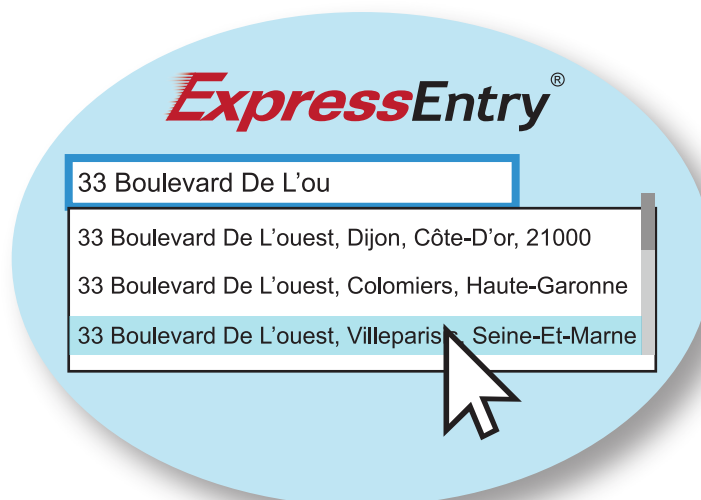

Global Express Entry

Improve E-commerce Checkout with Real-time Address Autocompletion

Melissa's Global Express Entry, a cloud-based, auto-completion tool, offers pre-validated addresses for over 250 countries, speeds up e-commerce checkout to improve the customer experience, helps website conversions, and ultimately reduces your costs associated with returned shipments due to incorrect addresses.

As you begin typing the address, Global Express Entry provides options and allows you to select the valid address. The address includes locality, administrative area, and postal code, and can be a single line of text or parsed.