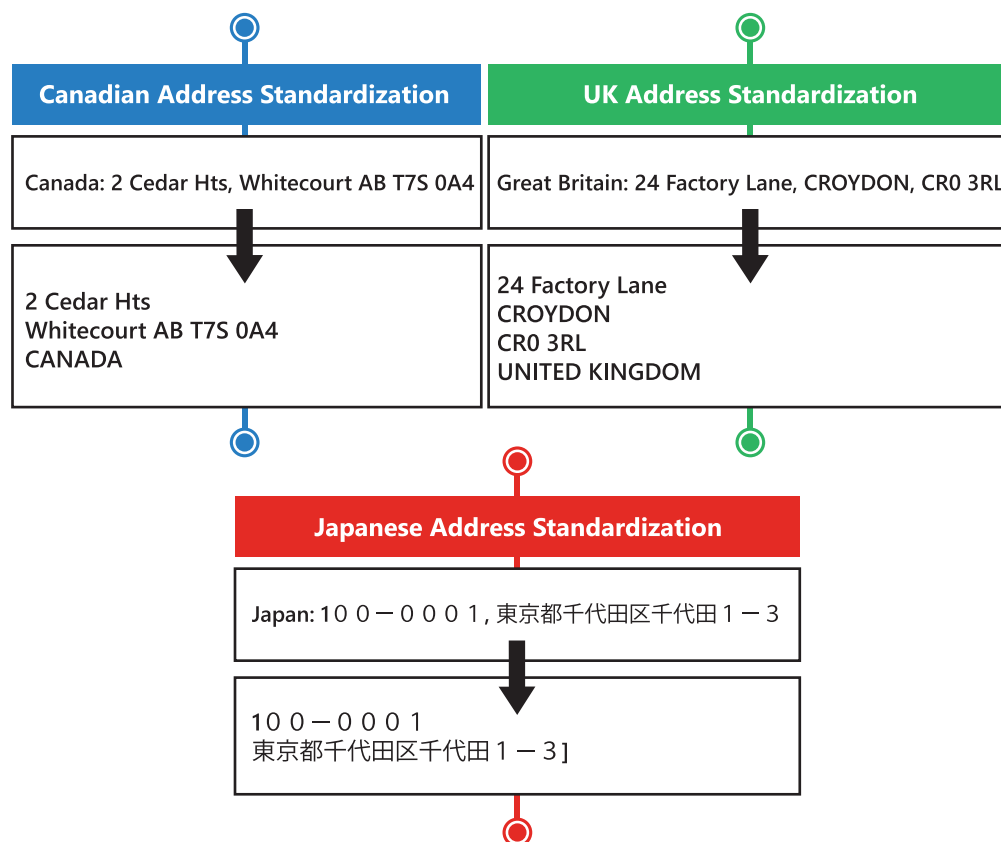

As you begin typing the address, Global Express Entry provides options and allows you to select the valid address. The address includes locality, administrative area, and postal code, and can be a single line of text or parsed.

Get Started Today!

>> Get a FREE quote: www.melissa.com/GEE

Verified and Standardized Addresses = Improved Delivery Success

Global Express Entry accesses address data validated against delivery point data from official address sources. When Global Express Entry populates your customer's billing and/or shipping address there are no typos, incorrect postal codes, or non-standard state abbreviations. When your shipping labels are validated and standardized to local country specifications, your mail and deliveries arrive successfully, you don't waste postage and you have happy customers eager to do business with you again and again.