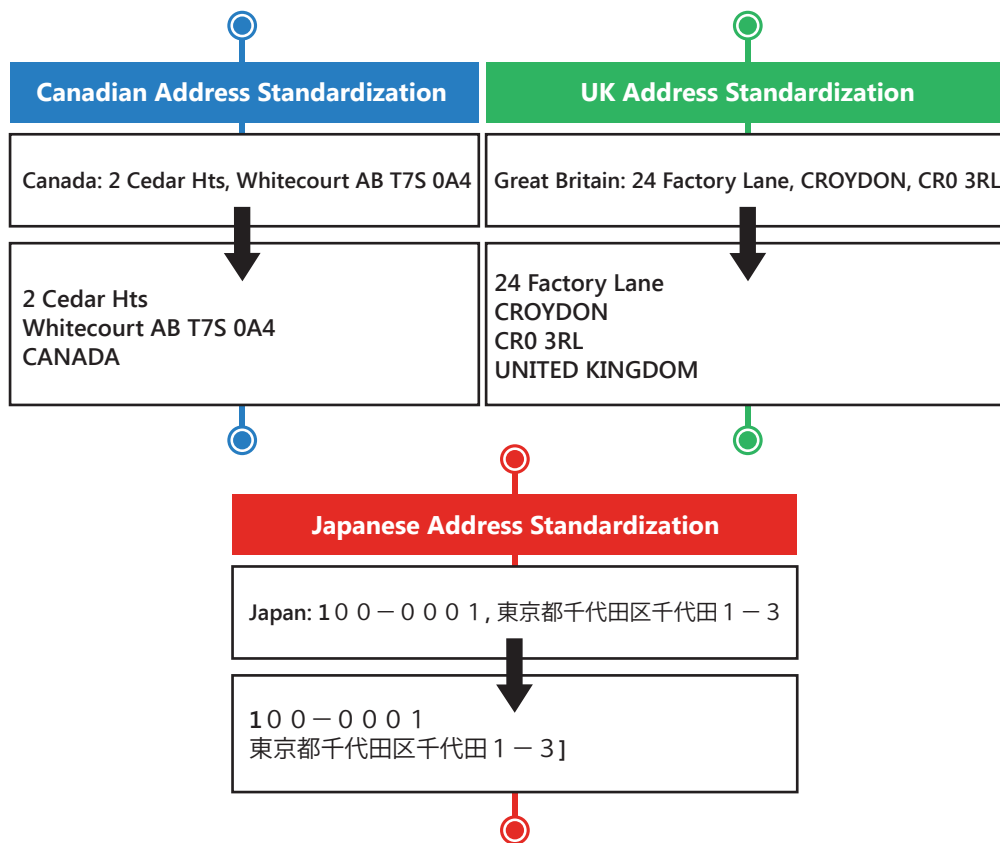

As you begin typing the address, Global Express Entry provides options and allows you to select the valid address. The address includes locality, administrative area, and postal code, and can be a single line of text or parsed.

- Occurs in real-time – no database lookups
- Corrects typos to ensure you collect only deliverable email addresses
- Validates business & consumer email domains like Yahoo, Gmail, Hotmail and more

Global Express Entry validates email domain names like Gmail, Yahoo, Hotmail, and more, all in real-time.

Get Started Today!

>> Get a FREE quote: www.melissa.com/GEE

Verified and Standardized Addresses = Improved Delivery Success

Global Express Entry accesses address data validated against delivery point data from official address sources. When Global Express Entry populates your customer’s billing and/or shipping address there are no typos, incorrect postal codes, or non-standard state abbreviations. When your shipping labels are validated and standardized to local country specifications, your mail and deliveries arrive successfully, you don’t waste postage and you have happy customers eager to do business with you again and again.