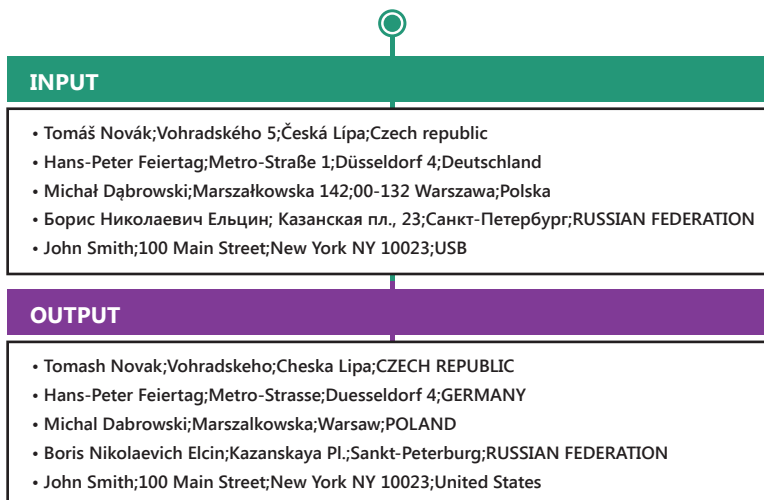

Global Address Verification (GAV) and Autocompletion

Clean_Address verifies addresses for 240+ countries to ensure only valid billing and shipping addresses enter your systems. GAV will:

- Return a complete and standardized USPS® address including ZIP®+4 using a USPS CASS Certified™ engine.
- Correct international addresses by adding missing components such as postal codes, regions, etc.
- Standardize addresses to meet local country formatting specifications.
- Autocomplete addresses to reduce data entry time and effort and ensure only the perfect address is entered into your system.
- Transliterate many popular native character sets into Latin for easy validation.