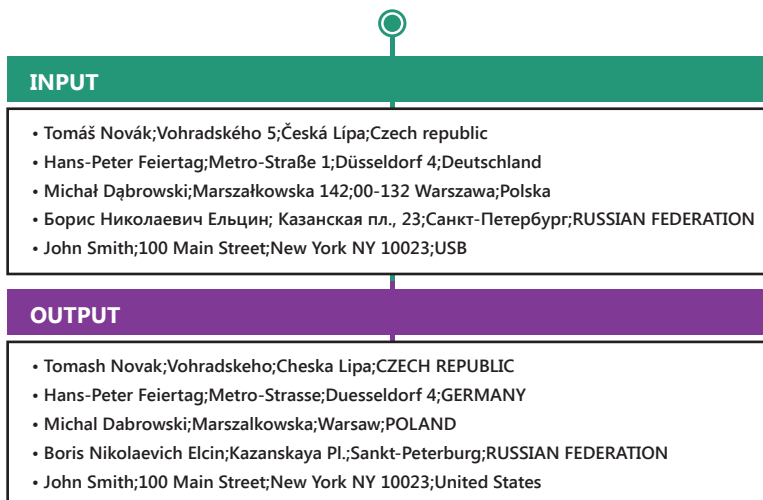

Global Address Verification (GAV) and Autocompletion

Clean_Address verifies addresses for 240+ countries to ensure only valid billing and shipping addresses enter your systems. GAV will:

- Return a complete and standardized USPS® address including ZIP®+4 using a USPS CASS Certified™ engine.
- Correct international addresses by adding missing components such as postal codes, regions, etc.
- Standardize addresses to meet local country formatting specifications.
- Autocomplete addresses to reduce data entry time and effort and ensure only the perfect address is entered into your system.
- Transliterate many popular native character sets into Latin for easy validation.