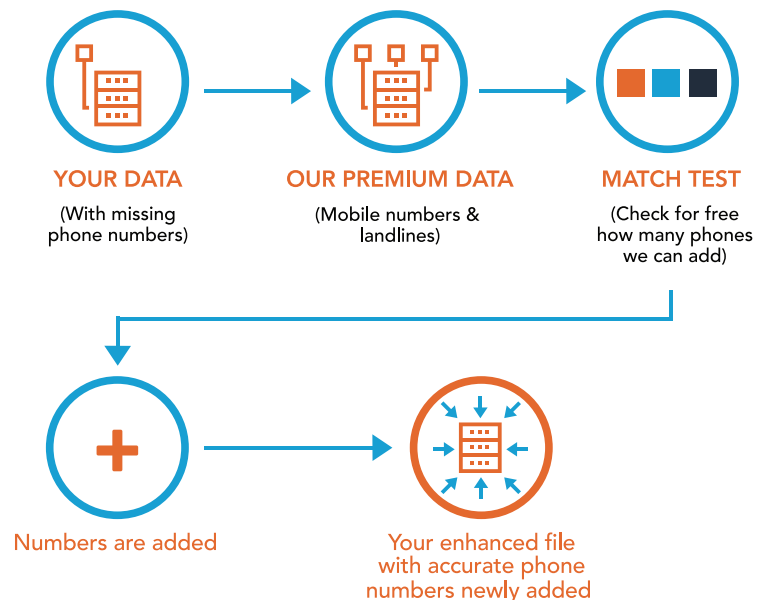

Premium Phone Append

Add U.S. Consumer & Business Phone Numbers to Your Records

Stay connected with Premium Phone Append. Add 20-50% more numbers to your U.S. consumer or business contact database. With monthly updates, Premium Phone Append adds accurate, live and callable numbers to your records so you can stop wasting time and resources on disconnected, wrong or missing numbers.

- Save time & money with validated numbers
- Re-engage lost contacts & connect with new prospects
- Improve conversion rates with omni-channel marketing

Upload your list of contact names or company names and addresses via a secure link, and we will add (append) verified phone numbers.

1. We then add phone numbers to your contact records and notify you when your file is complete

2. Download your newly appended file in less than 1 business day, and in many instances, in as little as a couple of hours

No electronic transfer fees and no additional charges. Rush orders are available for files of less than 1 million records.

Related Services

Reverse Phone Append

Send us your phone contact list via secure online link, and we'll add a full name or business name if applicable and postal address to match. Standard turnaround is 1 business day or less.