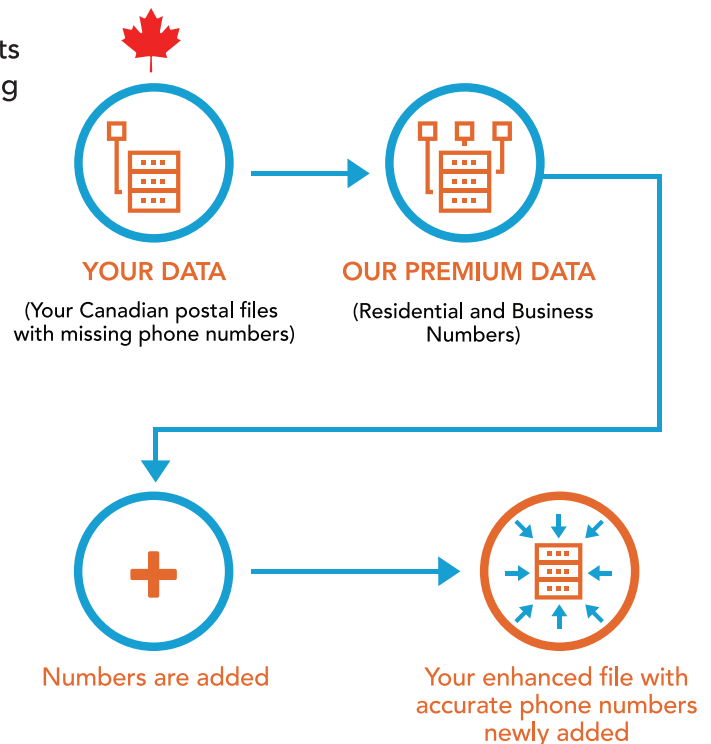

Canadian Phone Append

Add Canadian Phone Numbers to Your Records

Stay connected with Canadian Phone Append. Add 30-60% more numbers to your Canadian consumer or business contact database. With monthly updates, Canadian Phone Append adds accurate, live and callable numbers to your records so you can stop wasting time and resources on disconnected, wrong or missing numbers.

- Save time & money with validated numbers
- Re-engage lost contacts & connect with new prospects
- Improve conversion rates with omni-channel marketing

Upload your list of contact names or company names and addresses via a secure link, and we will add (append) verified phone numbers.

1. We then add phone numbers to your contact records and notify you when your file is complete

2. Download your newly appended file in less than 1 business day, and in many instances, in as little as a couple of hours

No electronic transfer fees and no additional charges. Rush orders are available for files of less than 1 million records.

Related Services

Reverse Phone Append

Send us your phone contact list via secure online link, and we'll add a full name or business name if applicable and postal address to match. Standard turnaround is 1 business day or less.

U.S. Phone Append

Send us your file with missing phone numbers, and we will add verified U.S. mobile or landline numbers to your records. Standard turnaround is 1 business day or less.

Get Started Today!

>> Get a FREE quote: www.melissa.com/direct/data-append/phone-append

About Melissa

Melissa Direct is the one source for all the direct marketing tools you need to improve customer communications and drive response rates. From SaaS and desktop mailing software, to list hygiene services, to targeted mailing lists and sales leads, and email marketing and data append services, Melissa Direct will help you boost sales, increase conversions, and achieve maximum ROI – whatever your budget. **Be direct. Be Melissa Direct.**

Melissa Direct
22382 Avenida Empresa
RSM, CA 92688-2112
1-800-MELISSA
www.melissadirect.com
© 2020 Melissa. 120720