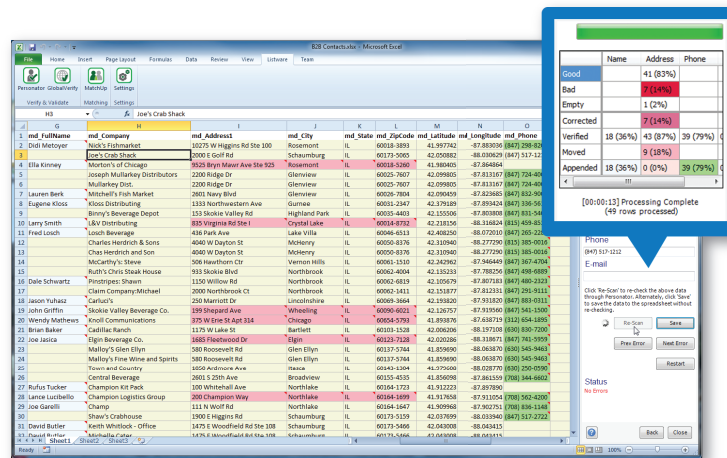

Get Started Today!

Get up to 1,000 free credits every month! Listware can be consumed as an Excel add-in, a Salesforce plugin, or online 24/7.

>> Start Today : www.melissa.com/lw-start

Listware®
Online

salesforce

available on
AppExchange

Use Listware Your Way

Listware is versatile enough to work in a number of popular platforms:

1. Listware for Microsoft Excel® -

Easy list cleaning for this popular Office product; ideal for business users including salespeople, marketers, real estate, and insurance agents.

Success

- Address validated!
- Email validated!
- Phone validated!
- Name validated!

Global Verification Lookup Global A

Result

Last Modified Date	2015-05-22 10:40:22
Results	AV24,GS06,ES01,ES21,PS01,PS08,NS01,NS05,NS06

[View Result Descriptions](#)

Address Verification Results

Address Line 1	111 Andrew Lane
Address Line 2	High Lane
Administrative Area	Coventry

2. Listware for Salesforce® -

Easy-to-use data cleansing in the world's leading CRM application.

3. Listware Online -

This premium service allows you to clean and enrich your data the easy way. Simply upload your CSV, Text (.txt, .dat) or Excel (.xls, .xlsx) file to begin.

Upload
➔
Mapping
➔
Output
➔
Review
➔
Process

Drop your file here -OR- Click on 'Upload File' button

Upload File

About Melissa

Since 1985, Melissa has been a leading provider of data quality and address management solutions. Melissa's data quality software, Cloud services and data integration components verify, standardize, consolidate, enhance and update U.S. and global contact data, including addresses, phone numbers and email addresses for improved communications and ROI. More than 10,000 companies worldwide rely on Melissa to gain and maintain a single, accurate and trusted view of critical information assets.

Melissa
22382 Avenida Empressa
RSM, CA 92688-2112

1-800-MELISSA
www.melissa.com

Find us on: