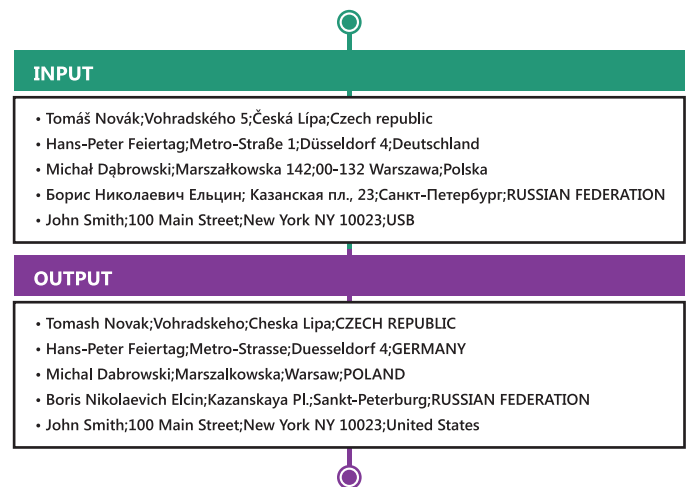

Personator®

The Personator® component taps a multisourced dataset containing billions of records to validate each element of a U.S. or Canadian contact record: name; address; phone; and/or email – and match a name to an address to verify identity.

Personator also enriches your contact records by:

- Filling in missing contact information like business/consumer emails, addresses, phones, and names.
- Adding current addresses for customers and prospects that have moved in the U.S. or Canada – matching your records against a proprietary database of address changes going back 20+ years.
- Adding detailed consumer demographics including data of birth, gender, presence of children, marital status, occupation, income, and more.
- Appending records with the most accurate Geopoints (lat/long coordinates) at the rooftop level for U.S. properties.

Global Address Verification (GAV)

The GAV component verifies addresses for 240+ countries to ensure only valid billing and shipping addresses enter your systems. GAV will:

- Return a complete and standardized USPS® address including ZIP+4® using a USPS CASS Certified™ engine.
- Correct international addresses by adding missing components such as postal codes, regions, etc.
- Standardize addresses to meet local country formatting specifications.
- Transliterate many popular native character sets into Latin for easy validation.

GAV supports many different language sets and can transform non-Latin writing systems into Latin characters so addresses in foreign languages like Chinese, Russian, Greek, Japanese, and others can easily be validated and standardized.

Melissa

22382 Avenida Empresa RSM, CA 92688-2112 | 1-800-MELISSA | www.melissa.com

Find us on: